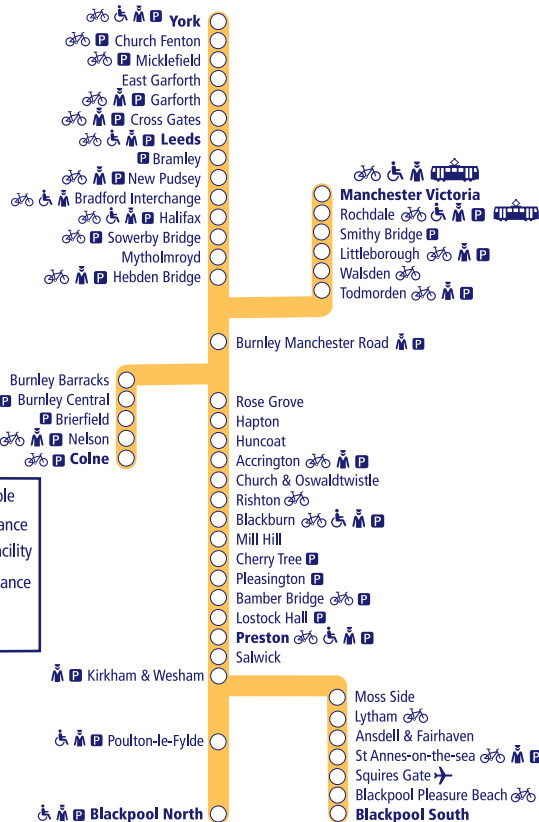

## York, Leeds and Colne to Preston and Blackpool

This timetable shows all our train services between **Colne and Preston/Blackpool**, and between **York/Leeds and Blackpool**. For trains between **Clitheroe, Blackburn and Manchester Victoria** see Timetable 12. The Northern service between **Blackpool and Preston** is shown in Timetable 13.

### How to read this timetable

Look down the left hand column for your departure station. Read across until you find a suitable departure time. Read down the column to find the arrival time at your destination. Through services are shown in bold type (this means you won't have to change trains). Connecting services are shown in light type. If you travel on a connecting service, change at the next station shown in bold or if you arrive on a connecting service, change at the last station shown in bold, unless a footnote advises otherwise.