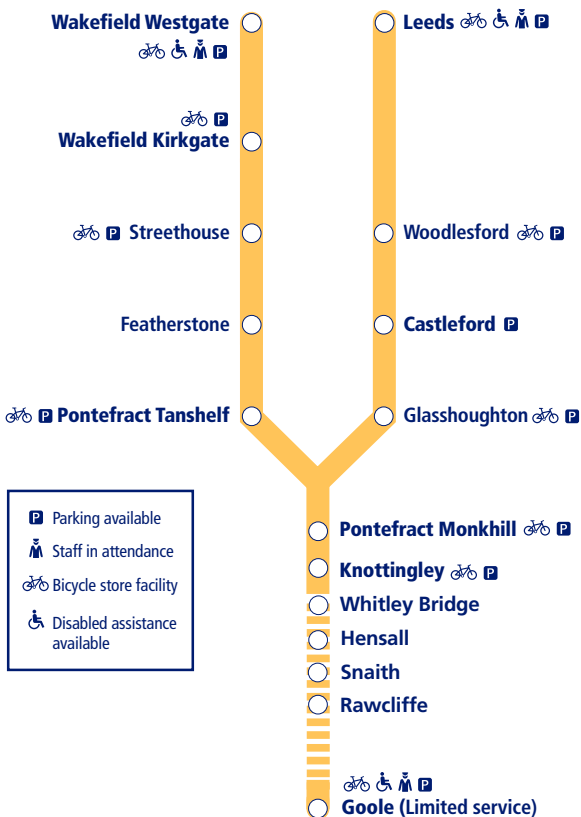

Train times

2 June – 14 December 2024

41

Leeds and Wakefield to Knottingley and Goole (Pontefract Line)

NORTHERN

Go do your thing

This timetable shows all Northern train services between **Leeds and Goole via Pontefract**.

How to read this timetable

Look down the left hand column for your departure station. Read across until you find a suitable departure time. Read down the column to find the arrival time at your destination. Through services are shown in bold type (this means you won't have to change trains). Connecting services are shown in light type. If you travel on a connecting service, change at the next station shown in bold or if you arrive on a connecting service, change at the last station shown in bold, unless a footnote advises otherwise.

Minimum connection times

All stations have a minimum connection time of 5 minutes unless stated. Leeds 10 minutes, Wakefield Westgate 7 minutes and Wakefield Kirkgate 4 minutes.

Community Rail Partnerships and community groups

TrainTracker™

For up to date travel information and live departures direct to your mobile, text your station **name** or **location code** to **8 49 50**.

Customers with disabilities or restricted mobility are encouraged to contact our **Customer Experience Centre** who will book assistance for you.