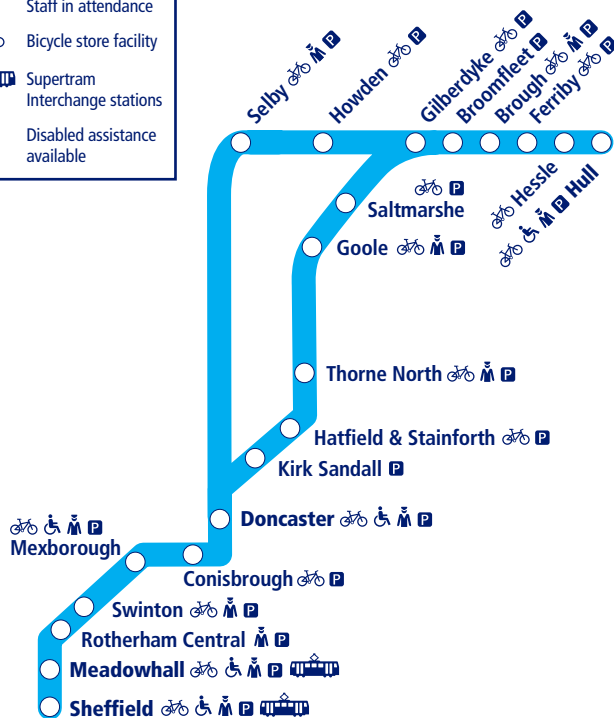

Train times

30

10 December 2023 –
1 June 2024

Hull to Doncaster and Sheffield

- Parking available
- Staff in attendance
- Bicycle store facility
- Supertram Interchange stations
- Disabled assistance available

This timetable shows a summary of Northern train services between **Hull and Doncaster/Sheffield**. Other trains also run between **Goole and Doncaster**, **Doncaster and Sheffield**, and Meadowhall and Sheffield. Other services are available between **Hull and Gilberdyke**.

How to read this timetable

Look down the left hand column for your departure station. Read across until you find a suitable departure time. Read down the column to find the arrival time at your destination. Through services are shown in bold type (this means you won't have to change trains). Connecting services are shown in light type. If you travel on a connecting service, change at the next station shown in bold or if you arrive on a connecting service, change at the last station shown in bold, unless a footnote advises otherwise.

TrainTracker™

For up to date travel information and live departures direct to your mobile, text your station **name** or **location code** to **8 49 50**.

Customers with disabilities or restricted mobility are encouraged to contact our **Customer Experience Centre** who will book assistance for you.