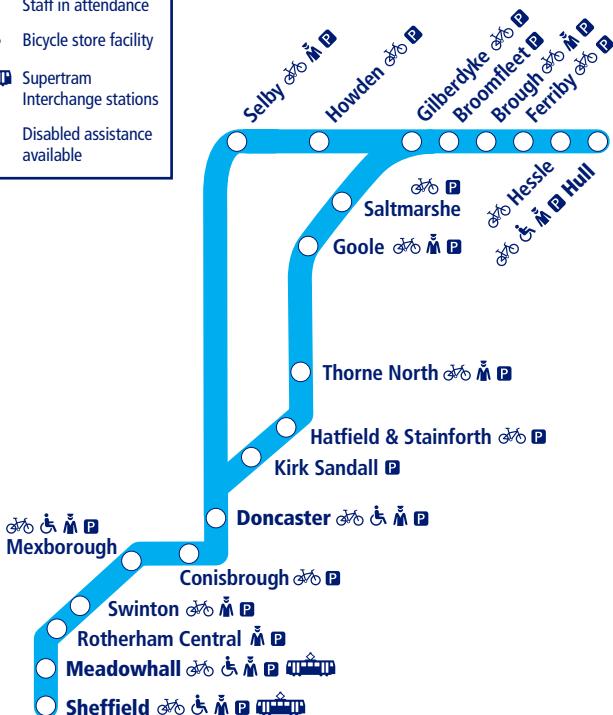

Train times

30

10 December 2023 –
1 June 2024

Hull to Doncaster and Sheffield

-  Parking available
-  Staff in attendance
-  Bicycle store facility
-  Supertram
Interchange stations
-  Disabled assistance
available

NORTHERN

Go do your thing

This timetable shows a summary of Northern train services between **Hull and Doncaster/Sheffield**. Other trains also run between **Goole and Doncaster**, **Doncaster and Sheffield**, and Meadowhall and Sheffield. Other services are available between **Hull and Gilberdyke**.

How to read this timetable

Look down the left hand column for your departure station. Read across until you find a suitable departure time. Read down the column to find the arrival time at your destination. Through services are shown in bold type (this means you won't have to change trains). Connecting services are shown in light type. If you travel on a connecting service, change at the next station shown in bold or if you arrive on a connecting service, change at the last station shown in bold, unless a footnote advises otherwise.

TrainTracker™

For up to date travel information and live departures direct to your mobile, text your station **name** or **location code** to **8 49 50**.

Customers with disabilities or restricted mobility are encouraged to contact our **Customer Experience Centre** who will book assistance for you.