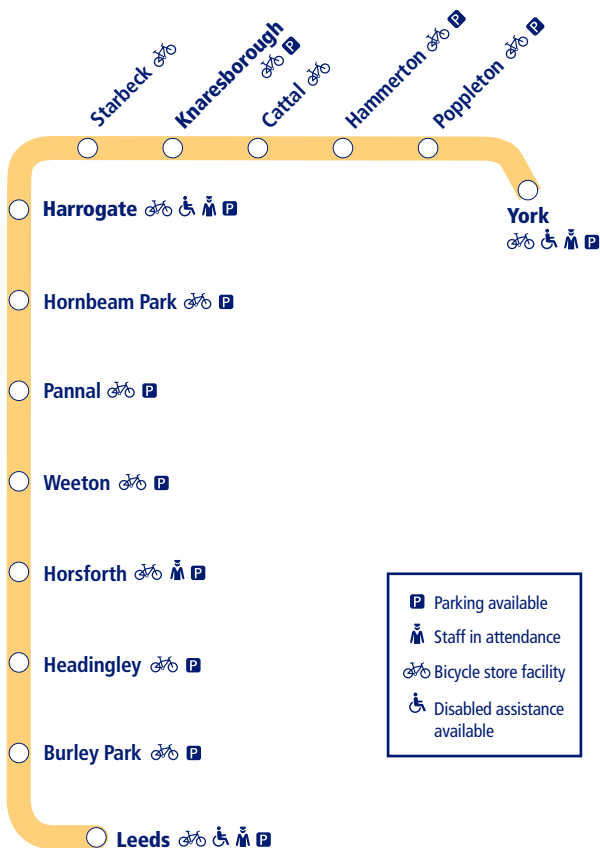

## York to Harrogate and Leeds (Harrogate Line)

NORTHERN

Go do your thing

This timetable shows the Northern train service between **Leeds and Knaresborough** and between **Leeds and York via Harrogate**. Other trains also run between **Leeds and York** via other routes.

## How to read this timetable

Look down the left hand column for your departure station. Read across until you find a suitable departure time. Read down the column to find the arrival time at your destination. Through services are shown in bold type (this means you won't have to change trains). Connecting services are shown in light type. If you travel on a connecting service, change at the next station shown in bold or if you arrive on a connecting service, change at the last station shown in bold, unless a footnote advises otherwise.