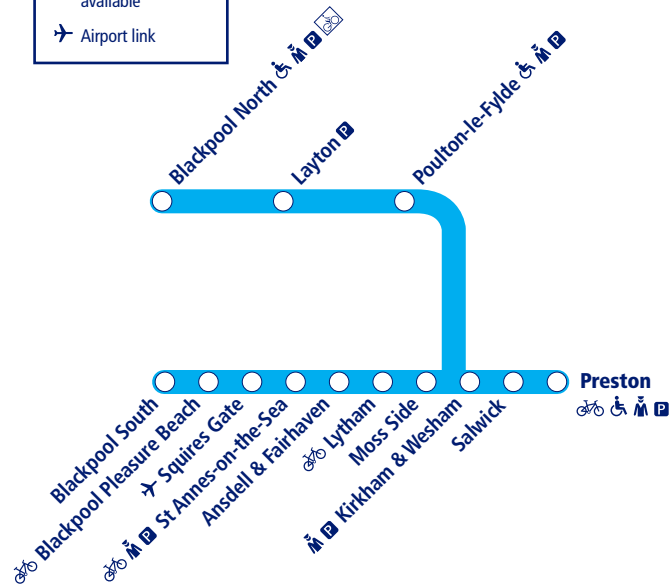

Train times

13

10 December 2023 –
1 June 2024

Preston to Blackpool

- Parking available
- Staff in attendance
- Bicycle store facility
- Bike & Go
- Disabled assistance available
- Airport link

This timetable shows the Northern train service between **Preston and Blackpool**.

How to read this timetable

Look down the left hand column for your departure station. Read across until you find a suitable departure time. Read down the column to find the arrival time at your destination. Through services are shown in bold type (this means you won't have to change trains). Connecting services are shown in light type. If you travel on a connecting service, change at the next station shown in bold or if you arrive on a connecting service, change at the last station shown in bold, unless a footnote advises otherwise.